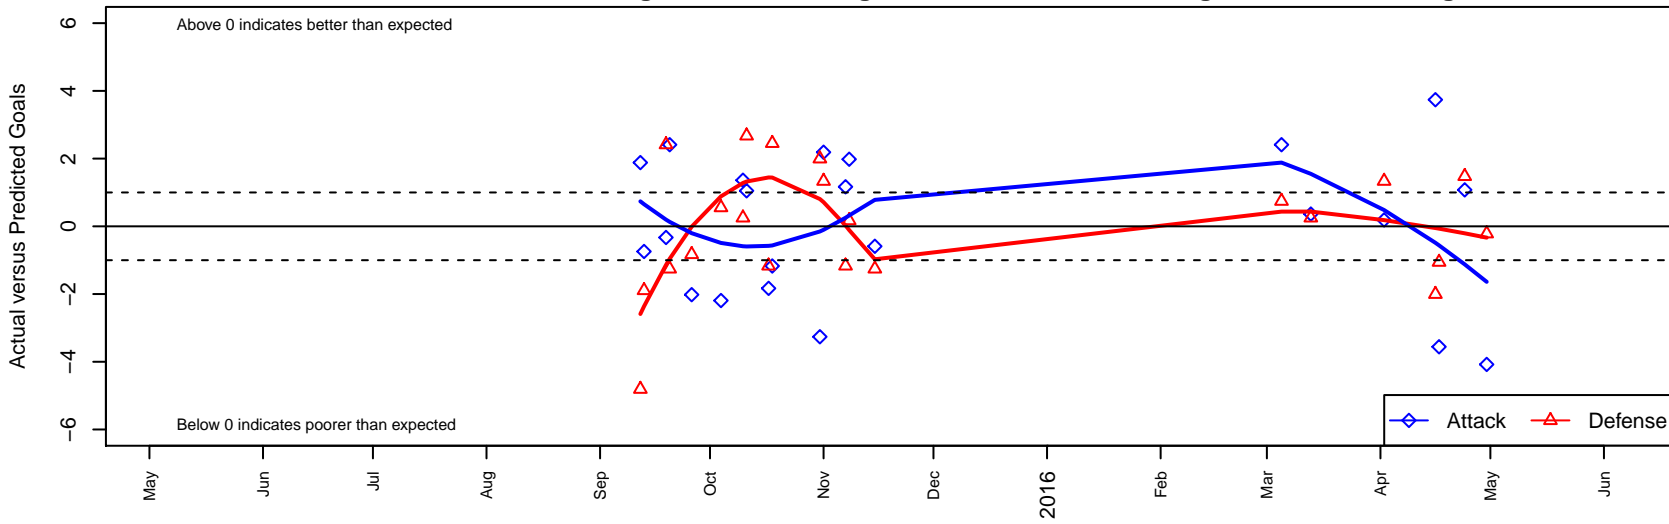

LYS Tigersharks B04

, OR
 B04 total strength=140
 attack=0.18 defense=0.06
 fall league = PTT B04 Div 2 White
 spr league = Spr OYS B04 Div 2 White

alt names used:
 LYS Tigersharks
 LYS Tigersharks
 LYS Tigersharks

Venues played:
 2015 PTT B04 Division 2 White
 2015 OYS Founders Cup B04
 2015 Spr OYS B04 Division 2 White

LYS Tigersharks B04
 Dots are actual minus expected GF (blue circles) and GA (red triangles).
 Blue line is smoothed change in attack strength. Red is smoothed change in defense strength.

**attack and defense variance (black dot)
relative to other teams
and top 10 in region**

**attack and defense rating
relative to others at age
and all opponents in last 13 months**

Performance relative to 13 month average