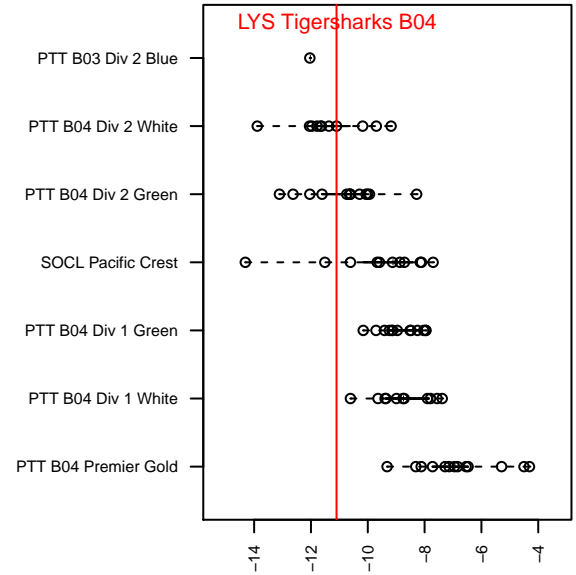

LYS Tigersharks B04

, OR
 B04 total strength=140
 attack=0.18 defense=0.06
 fall league = PTT B04 Div 2 White
 spr league = Spr OYS B04 Div 2 White

alt names used:
 LYS Tigersharks
 LYS Tigersharks
 LYS Tigersharks

Venues played:
 2015 PTT B04 Division 2 White
 2015 OYS Founders Cup B04
 2015 Spr OYS B04 Division 2 White

LYS Tigersharks B04
 Dots are actual minus expected GF (blue circles) and GA (red triangles).
 Blue line is smoothed change in attack strength. Red is smoothed change in defense strength.

**attack and defense variance (black dot)
relative to other teams
and top 10 in region**

**attack and defense rating
relative to others at age
and all opponents in last 13 months**

Performance relative to 13 month average